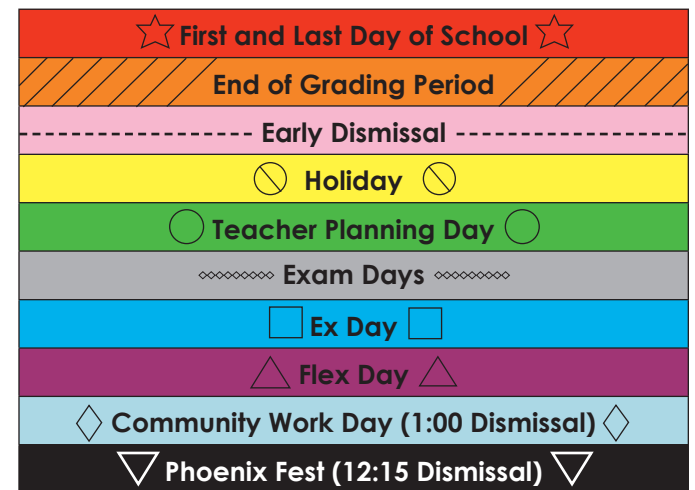

ANNUAL CALENDAR 2017-2018

AUGUST

- 4-9 Teacher Planning Days
- 10 First Day of School (Orientation Day)
- 18 Second Friday: Students dismissed at 1:05 pm but encouraged to stay until 2:40 pm

SEPTEMBER

- 4 Labor Day (No school)
- 25 Teacher Planning Day

OCTOBER

- 12-13 Fall Break

NOVEMBER

- 10 Veterans Day (observed) (No school)
- 22-24 Thanksgiving Break
- 27 School resumes

DECEMBER

- 19 Winter Break begins

JANUARY

- 2 Teacher Planning Day
- 3 School resumes
- 15 Martin Luther King, Jr. Day (No school)

FEBRUARY

- 19 President's Day (No school)

MARCH

- 19 No school

APRIL

- 2-6 Spring Break
- 9 Teacher Planning Day
- 10 School resumes

MAY

- 28 Memorial Day (No school)

JUNE

- 2 Graduation, Meymandi Concert Hall, Duke Energy Center for the Performing Arts
- 6-8 Teacher Planning Days

Additional dates to be added.

July 2017

S	M	T	W	T	F	S
						1
2	3	4	5	6	7	8
9	10	11	12	13	14	15
16	17	18	19	20	21	22
23	24	25	26	27	28	29
30	31					

August 2017

S	M	T	W	T	F	S
		1	2	3	4	5
6	7	8	9	10	11	12
13	14	15	16	17	18	19
20	21	22	23	24	25	26
27	28	29	30	31		

September 2017

S	M	T	W	T	F	S
					1	2
3	4	5	6	7	8	9
10	11	12	13	14	15	16
17	18	19	20	21	22	23
24	25	26	27	28	29	30

October 2017

S	M	T	W	T	F	S
1	2	3	4	5	6	7
8	9	10	11	12	13	14
15	16	17	18	19	20	21
22	23	24	25	26	27	28
29	30	31				

November 2017

S	M	T	W	T	F	S
			1	2	3	4
5	6	7	8	9	10	11
12	13	14	15	16	17	18
19	20	21	22	23	24	25
26	27	28	29	30		

December 2017

S	M	T	W	T	F	S
					1	2
3	4	5	6	7	8	9
10	11	12	13	14	15	16
17	18	19	20	21	22	23
24	25	26	27	28	29	30
31						

January 2018

S	M	T	W	T	F	S
	1	2	3	4	5	6
7	8	9	10	11	12	13
14	15	16	17	18	19	20
21	22	23	24	25	26	27
28	29	30	31			

February 2018

S	M	T	W	T	F	S
				1	2	3
4	5	6	7	8	9	10
11	12	13	14	15	16	17
18	19	20	21	22	23	24
25	26	27	28			

March 2018

S	M	T	W	T	F	S
				1	2	3
4	5	6	7	8	9	10
11	12	13	14	15	16	17
18	19	20	21	22	23	24
25	26	27	28	29	30	31

April 2018

S	M	T	W	T	F	S
1	2	3	4	5	6	7
8	9	10	11	12	13	14
15	16	17	18	19	20	21
22	23	24	25	26	27	28
29	30					

May 2018

S	M	T	W	T	F	S
		1	2	3	4	5
6	7	8	9	10	11	12
13	14	15	16	17	18	19
20	21	22	23	24	25	26
27	28	29	30	31		

June 2018

S	M	T	W	T	F	S
					1	2
3	4	5	6	7	8	9
10	11	12	13	14	15	16
17	18	19	20	21	22	23
24	25	26	27	28	29	30

For more detailed calendar information, including athletics events, grade-level parent nights and club and school events, click on "School Calendar" under the "Calendars" tab at www.raleighcharterhs.org.