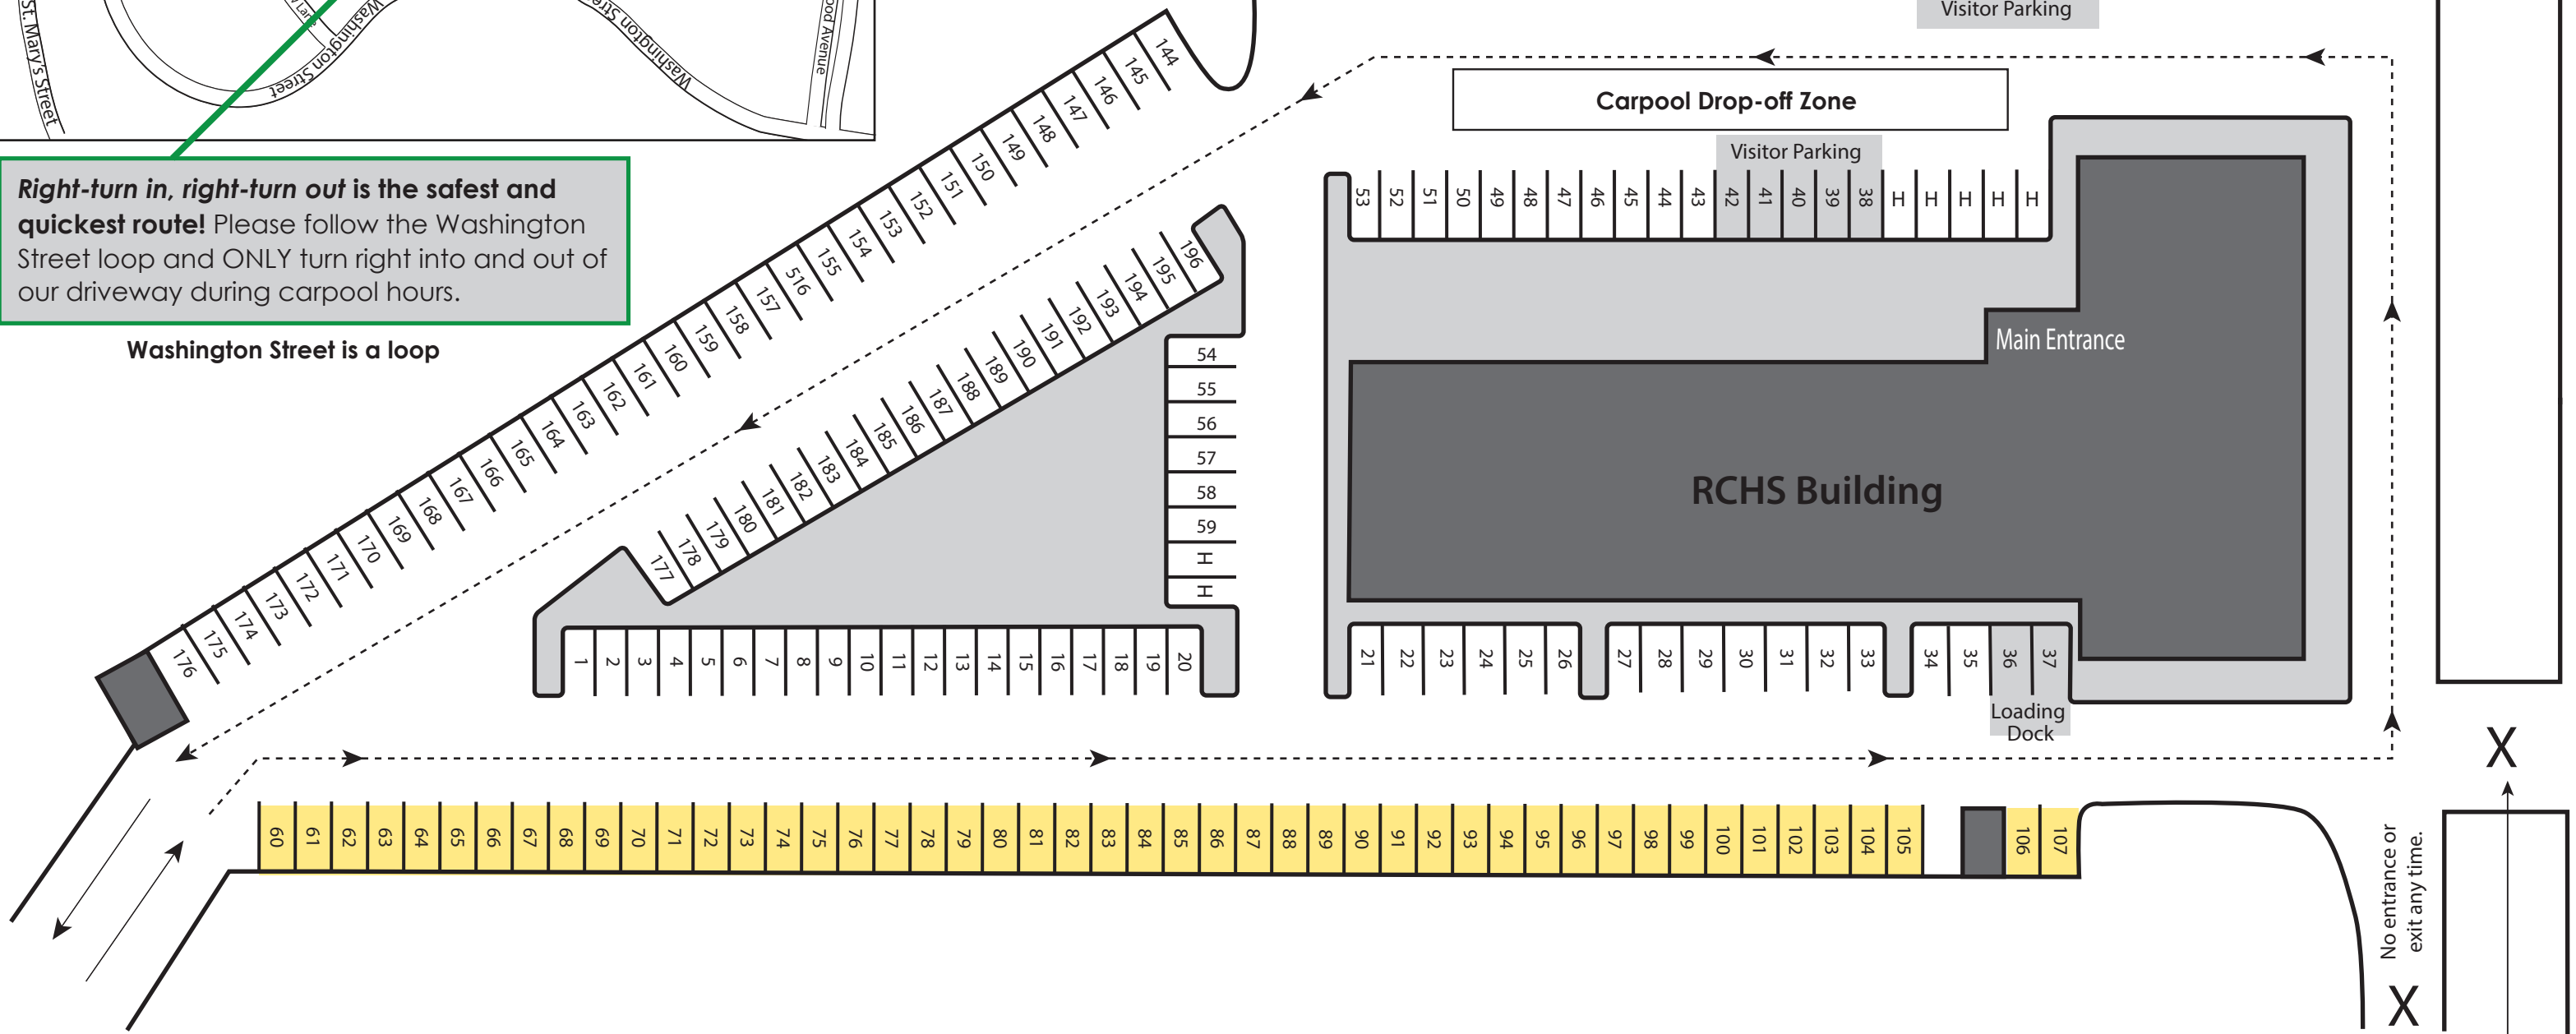

# Entering and Exiting the Raleigh Charter High School Parking Lot

**Right-turn in, right-turn out is the safest and quickest route!** Please follow the Washington Street loop and ONLY turn right into and out of our driveway during carpool hours.

Washington Street is a loop

To Washington Street (see inset above)

**NO ENTRANCE. NO EXIT BY CARPOOL DRIVERS.**  
 Students parking in spaces 60-100 must exit here during after school carpool hours.

Glenwood Avenue