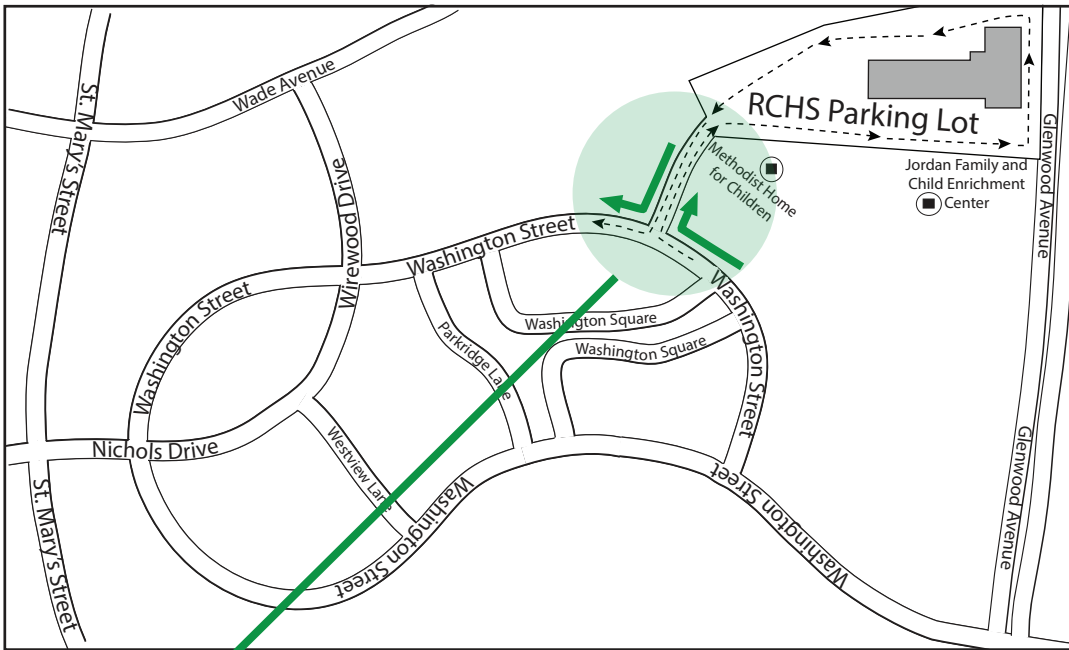

# Entering and Exiting the Raleigh Charter High School Parking Lot

**Right-turn in, right-turn out is the safest and quickest route!** Please follow the Washington Street loop and ONLY turn right into and out of our driveway during carpool hours.

Washington Street is a loop

To Washington Street (see inset above)

**NO ENTRANCE. NO EXIT BY CARPOOL DRIVERS.**  
 Students parking in spaces 60-100 must exit here during after school carpool hours.

Glenwood Avenue